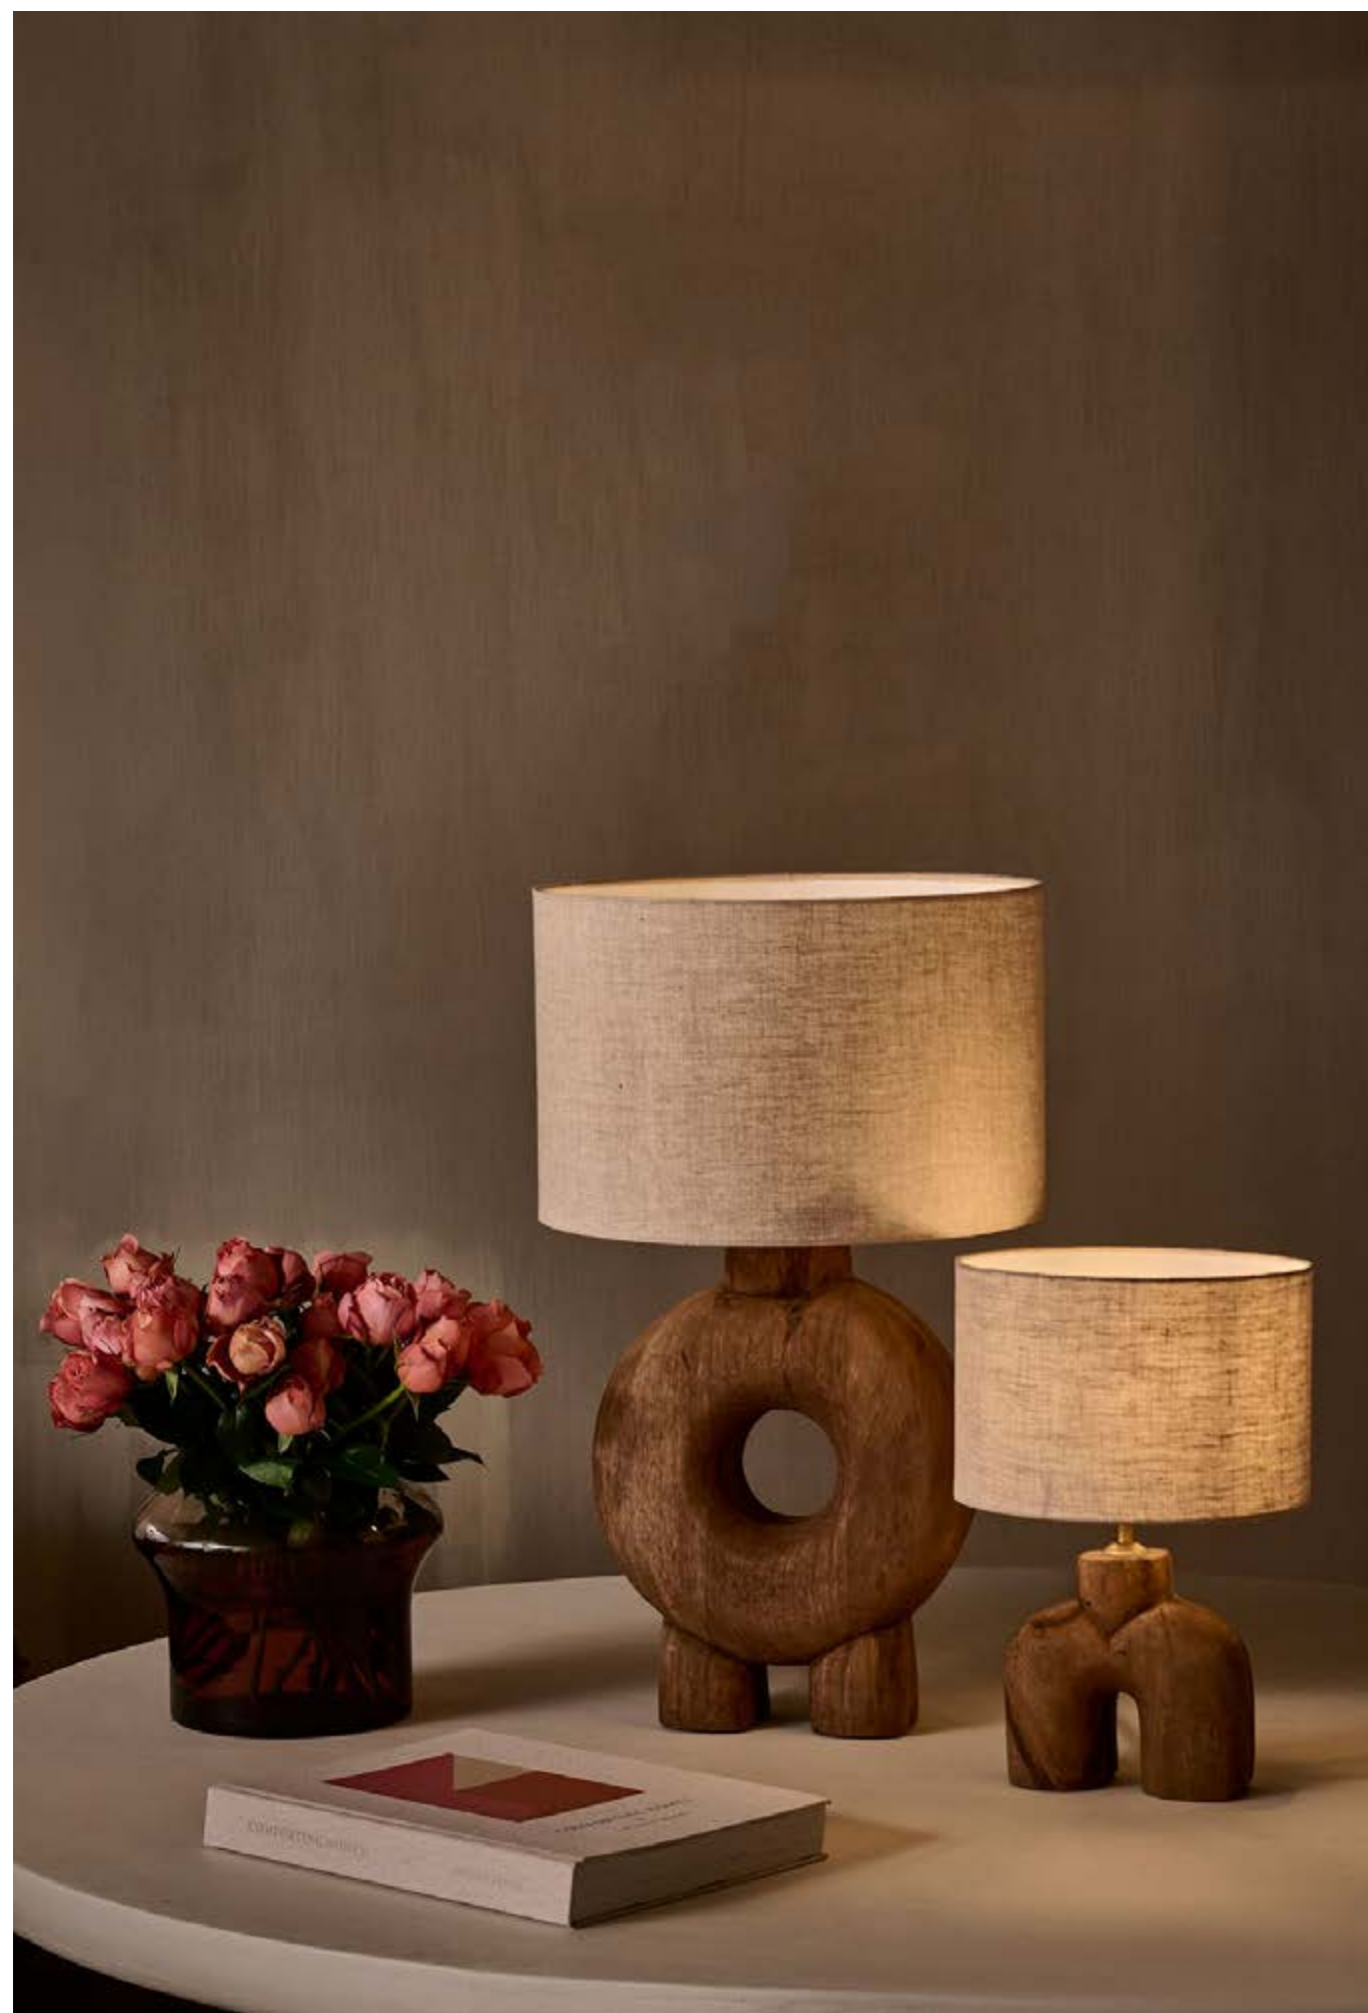

KHONG
floor lamp - bamboo
DIA 25 x H 60 cm
38067-NAT-10

KHONG
floor lamp - bamboo
DIA 25 x H 120 cm
38067-NAT-15

ROTA
floor lamp - rattan
DIA 22 x H 70 cm
39177-BLA-10

ROTA
floor lamp - rattan
DIA 25 x H 120 cm
39177-BLA-15