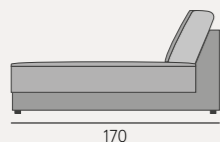

▲ Sofa Enjoy Me 19 | Pouf Vamos 12

Technical sheet

SINGLE SEAT

DOUBLE SEAT

CORNER

LONGCHAIR

POUF (70 cm)

POUF (95 cm)