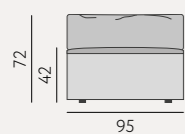

Technical sheet

SINGLE SEAT

DOUBLE SEAT (left)