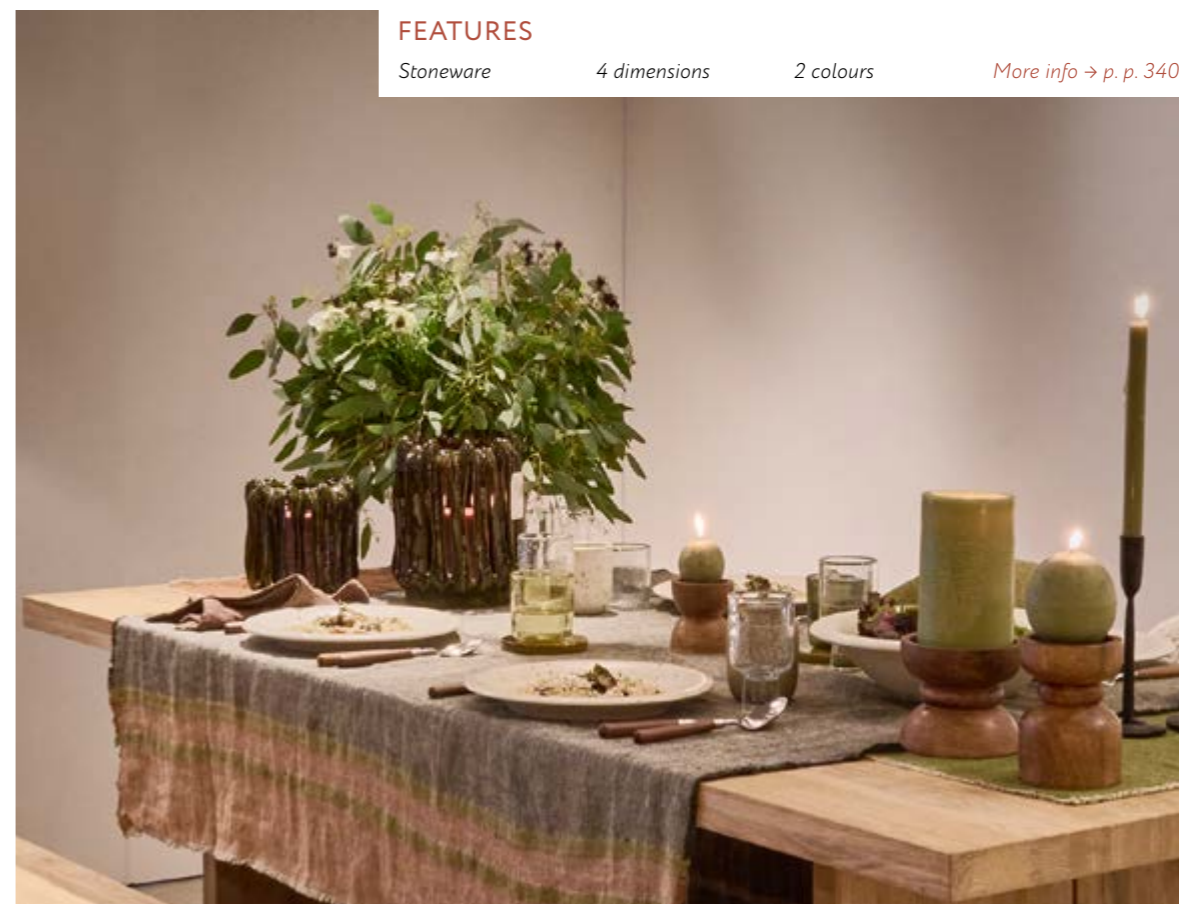

FEATURES

Stoneware

4 dimensions

2 colours

More info → p. 340

Terra

EN The Terra tea light holder is made of high-quality stoneware, which guarantees durability and a robust look. The bold design with flowing lines and openings creates a beautiful light-dark dynamic when candlelight shines through the holder, creating a warm and inviting atmosphere.

FR Le porte-bougies Terra est fabriqué en grès de haute qualité, ce qui garantit sa durabilité et son aspect robuste. Le design audacieux, avec ses lignes fluides et ses ouvertures, crée une belle dynamique claire-obscur lorsque la lumière de la bougie traverse le porte-bougie, créant ainsi une atmosphère chaleureuse et accueillante.

NL De Terra theelichthouder is gemaakt van hoogwaardig stoneware, wat garant staat voor duurzaamheid en een robuuste uitstraling. Het gedurfde ontwerp met vloeiende lijnen en openingen creëert een prachtige licht-donker dynamiek wanneer het kaarslicht door de houder heen schijnt, waardoor een warme en uitnodigende sfeer ontstaat.