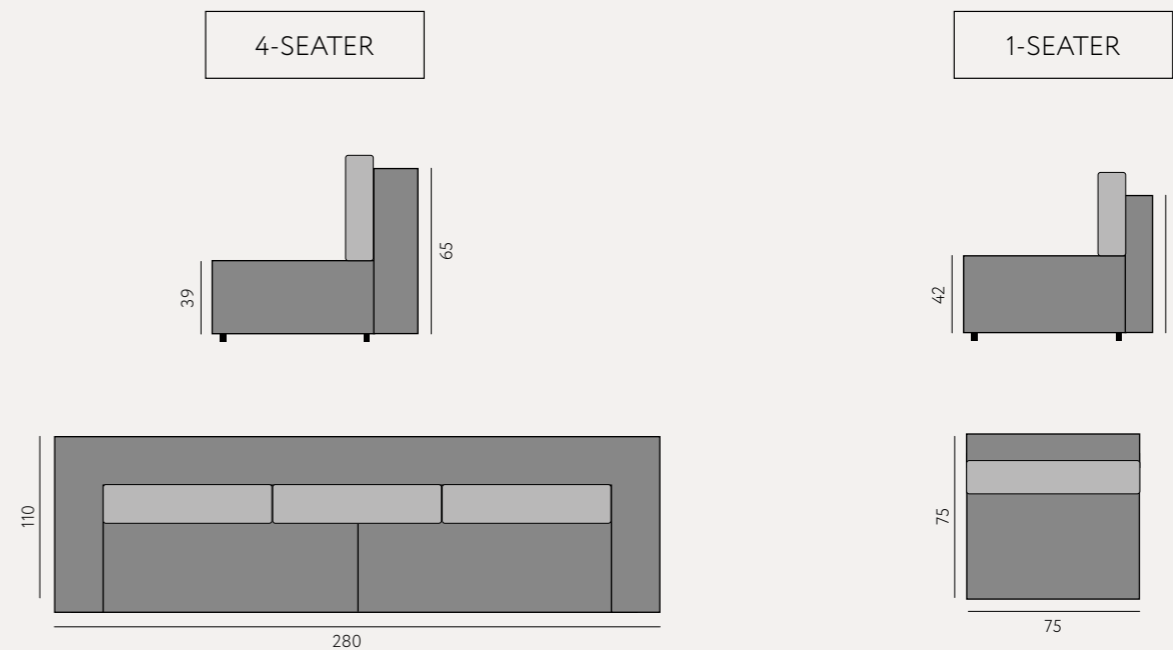

Technical sheet