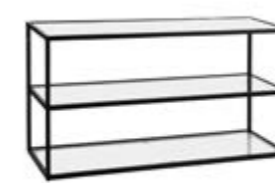

ESZENTIAL^o
rack - metal (flat packed)
L 120 x W 30 x H 60 cm

39459-BLA-20