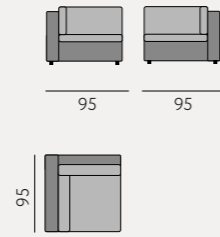

Technical sheet

POUF 95

SINGLE SEAT 95

CORNER 95

CURVY CORNER 95

POUFS 95 OR 110

SINGLE SEAT 95 x 110

CORNER 95 x 110

POUF 110

SINGLE SEAT 110

CORNER 110

Structure

Fully removable cover on a structure made of massive Beech and particle boards recovered with a High Resilient Foam of 30 kg/m³ density. The feet are removable and in massive wood.

Seating

Seating part supported by a double combined system of zigzag springs and pocketed springs placed under a thick layer of High Resilience Foam of 30 kg/m³ density.

Seat-, back and armcushions

All cushions are included with a fully removable cover. The core consists of High Resilient Foams of 16 and 23 kg/m³ density and is covered with a layer of encapsulated feathers..

Modular elements

The junction of the 2 elements is done using the metallic crocodile clips placed under these elements. There are no connecting elements on the pouf.

- A Seat filling - feathers, polyurethane foam T3045, polyurethane foam T2316, HR foam 3536, pocket springs
- B+F Back filling - feathers, polyurethane foam T3030, HR foam 3536
- C Frame springs
- D Frame material - solid beech wood
- E Back material - wood based elements (chipboard, fireboard) of frame
- B+F Upholstery - fabric
- G Legs - wood, height 5cm