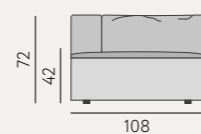

LONGCHAIR left (back)