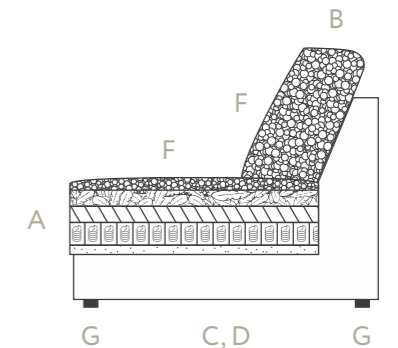

ARMREST

DROP

▲ Fabric Nebbia 10

YOU CAN CHOOSE BETWEEN THE LEFT OR RIGHT SIDE OF THE ARMREST

- A Seat filling - polyurethane foam T3030, cold foam, boxspring, feathers mixed with silicone balls and foam sticks
- B Back filling - silicone balls lux mixed with foam sticks
- C Frame springs
- D Frame material - solid beech wood
- E Back material - wood based elements (chipboard, fireboard) of frame
- F Upholstery - fabric
- G Legs - wood, height 2,5cm