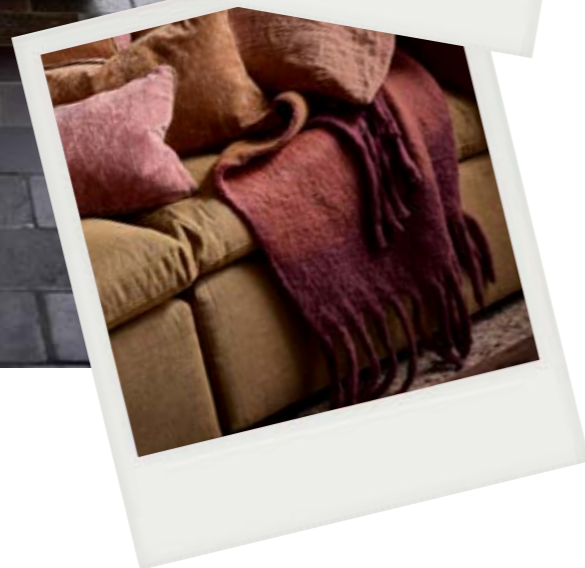

FEATURES

- Ribbed velvet
- Feather-filled
- Various colours

More info → p. 301

FEATURES

- 55% wool
- 3 multi-colours

More info → p. 308

Melange

EN Our Melange blankets envelop you in warmth and luxury on cosy, cold days. They are made of 55% wool, giving you unmatched softness and warmth during relaxing moments at home. With its surprising colour combinations, these plaids add a playful and stylish touch to any interior. From a sunset to pine green hues.