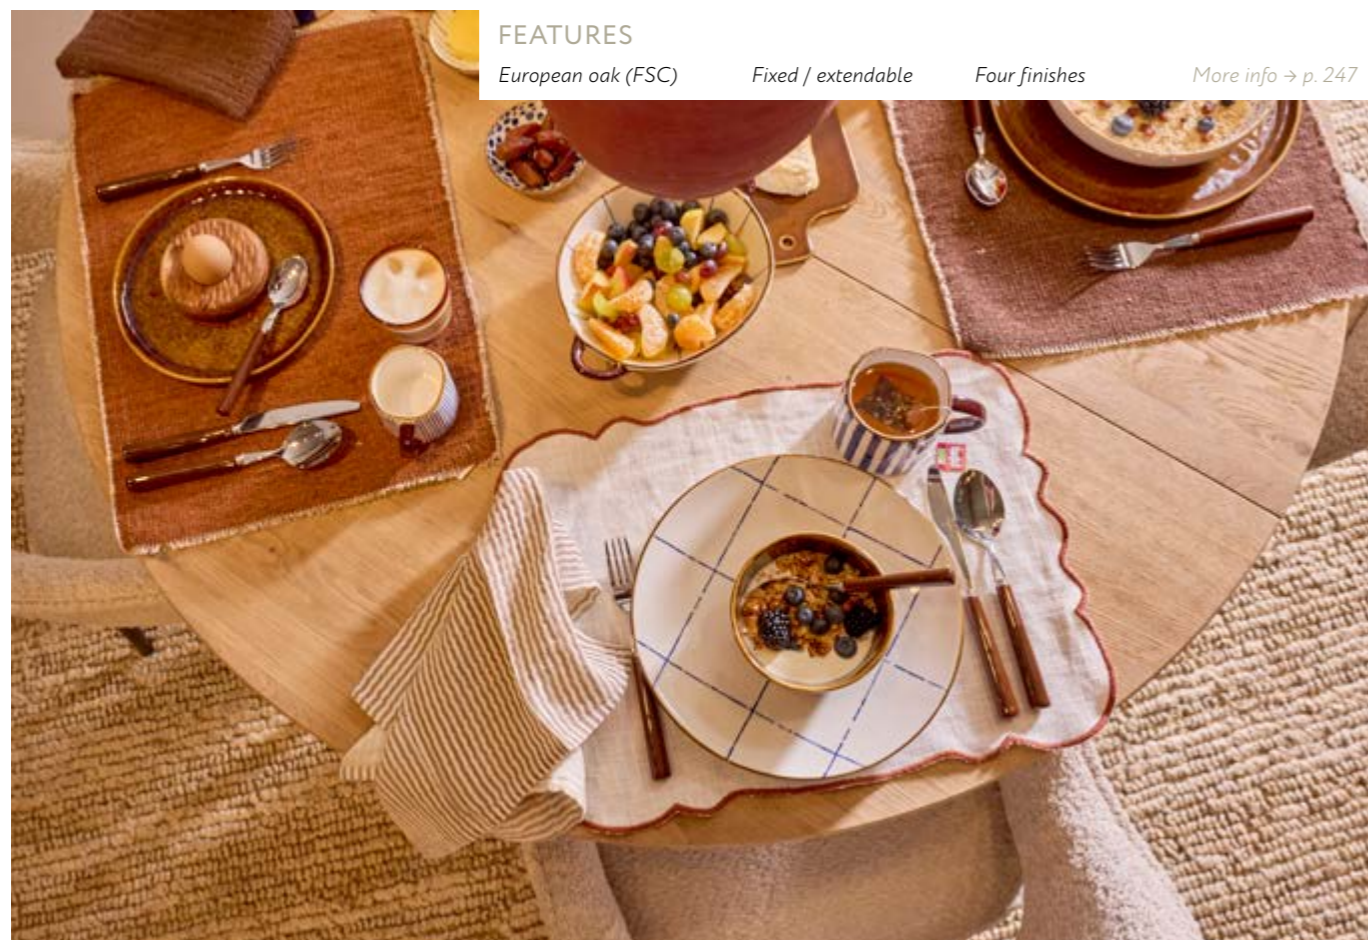

FEATURES

European oak (FSC)

Fixed / extendable

Four finishes

More info → p. 247

Plato

EN It's dinnertime! Take a seat at our one of our versatile oak tables, Plato. Whether you choose a fixed table (available in different sizes) for everyday use or an extendable version for extra space on special occasions, the Plato tables fit perfectly. The round tables create an intimate atmosphere, while the oval tables offer more space without compromising on style.

Moreover, each Plato table is unique thanks to the characteristic grain and warm tones of the solid oak. You can choose the colour shade (soaped, natural, walnut or stained black) yourself, according to your preference.

FR À la table ! Prenez place à l'une de nos tables en chêne polyvalentes, Plato. Que vous choisissiez une table fixe (disponible en différentes tailles) pour un usage quotidien ou une version extensible pour avoir plus d'espace lors d'occasions spéciales, les tables Plato s'adaptent parfaitement. Les tables rondes créent une atmosphère intime, tandis que les tables ovales offrent plus d'espace sans compromettre le style.

De plus, chaque table Plato est unique grâce au grain caractéristique et aux tons chauds du chêne massif. Et la teinte (savonné, naturel, noyer ou noir teinté) que vous choisissiez vous-même en fonction de vos préférences.

NL Aan tafel! Neem plaats aan onze één van onze veelzijdig eiken tafels, Plato. Of je nu kiest voor een vaste tafel (verkrijgbaar in verschillende maten) voor dagelijks gebruik of een uitrekbare variant voor extra ruimte bij speciale gelegenheden, de Plato tafels passen perfect. De ronde tafels creëren een intieme sfeer, terwijl de ovale tafels meer ruimte bieden zonder afbreuk te doen aan stijl.

Bovendien is elke Plato tafel uniek dankzij de karakteristieke nerf en warme tinten van het eikenhout. En de kleurtint (gezeept, naturel, walnoot of zwart gebeitst) die kies je zelf naar eigen voorkeur.