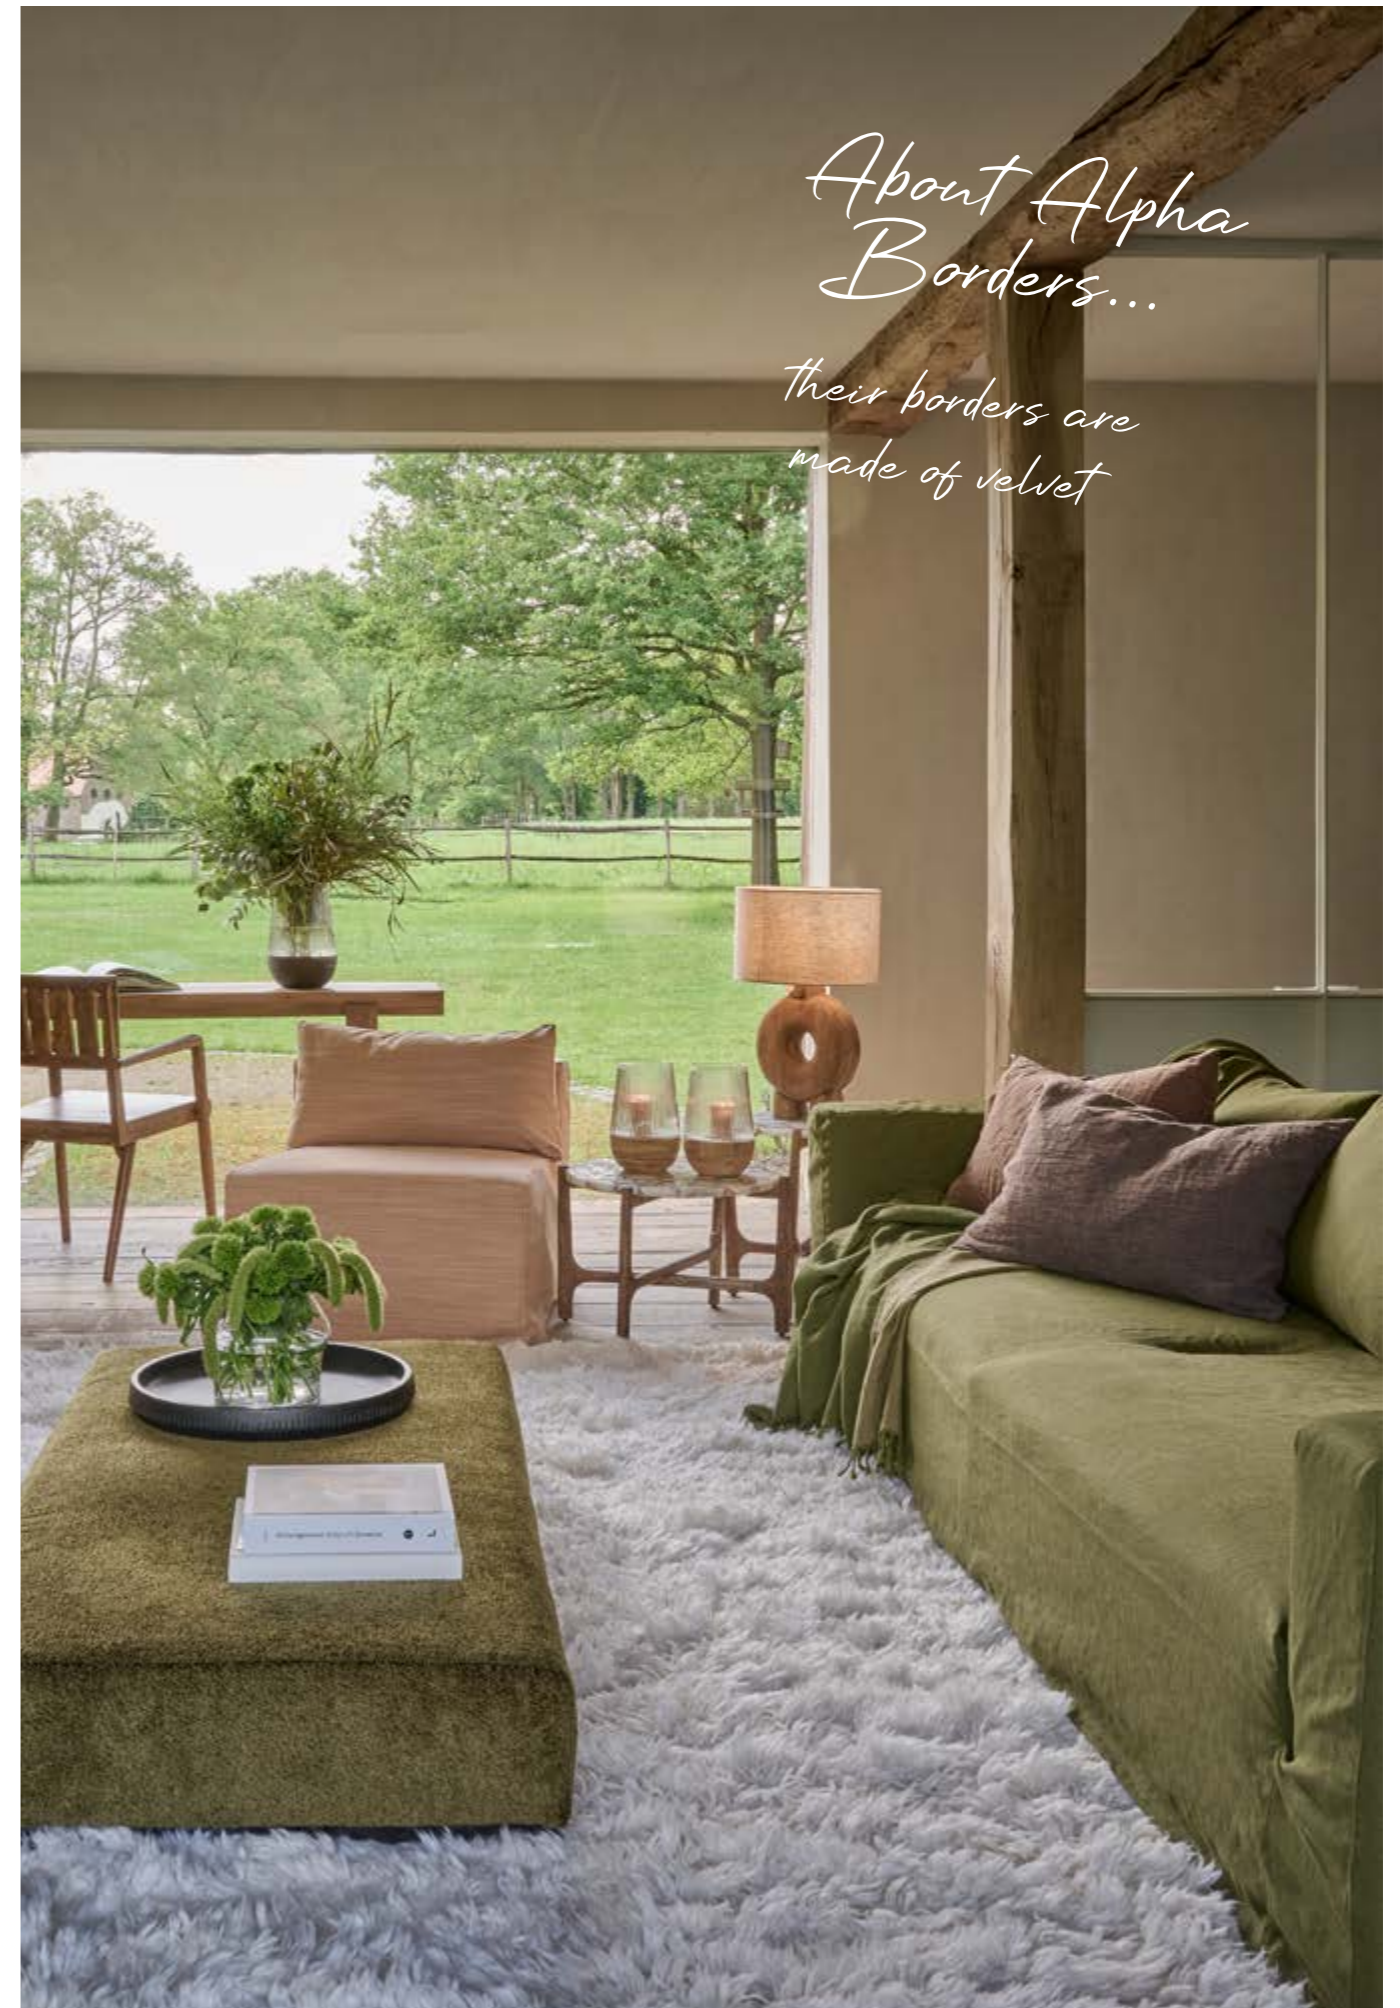

ALPHA CUSHIONS

ALPHA OPPOSITES [Ⓟ]
cushion - linen/velvet
L 45 x W 45 cm

40402-IVO-10

ALPHA OPPOSITES
cushion - linen/velvet
L 45 x W 45 cm

40402-COF-10

ALPHA OPPOSITES [Ⓟ]
cushion - linen/velvet
L 45 x W 45 cm

40402-SGR-10

ALPHA OPPOSITES [Ⓟ]
cushion - linen/velvet
L 45 x W 45 cm

40402-CHO-10

About Alpha
Borders...

their borders are
made of velvet