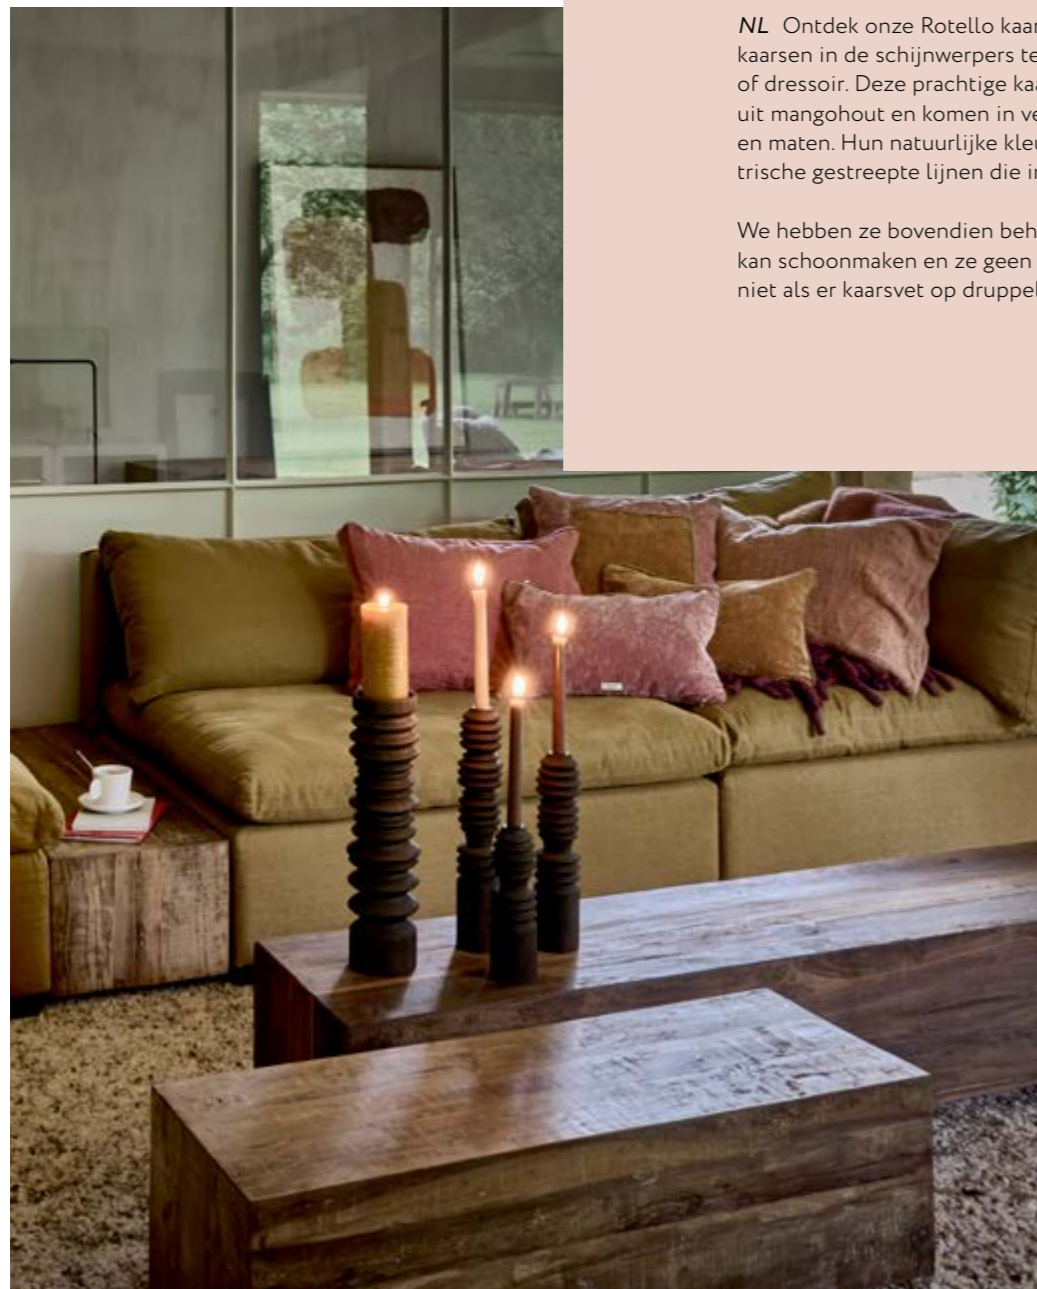

We have also treated them so you can easily clean them and they won't leave stains, even if candle wax drips on them.

FR Découvrez nos bougeoirs Rotello pour mettre en valeur vos bougies Pomax sur une table de salle à manger ou sur un buffet. Fabriqués en bois de manguier, ces magnifiques bougeoirs sont disponibles dans une variété de formes et de tailles abstraites. Leur couleur naturelle est rehaussée par les lignes concentriques rayées et sculptées dans le bois.

Nous les avons également traités de manière à ce que vous puissiez les nettoyer facilement et qu'ils ne laissent pas de taches, même si vous y avez renversé de la cire de bougie.

NL Ontdek onze Rotello kaarsenhouders om je Pomax kaarsen in de schijnwerpers te zetten op een eetkamertafel of dressoir. Deze prachtige kaarsenstandaards zijn vervaardigd uit mangohout en komen in verschillende abstracte vormen en maten. Hun natuurlijke kleur wordt versterkt door concentrische gestreepte lijnen die in het hout zijn uitgesneden.

We hebben ze bovendien behandeld zodat je ze gemakkelijk kan schoonmaken en ze geen vlekken zullen achterlaten, zelfs niet als er kaarsvet op druppelt.

FEATURES

- Mango wood
- 5 dimensions

More info → p. 344