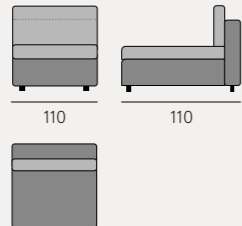

SINGLE SEAT 110