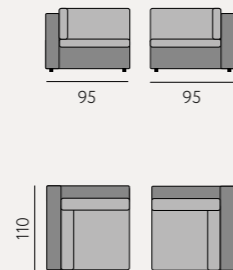

CORNER 95 x 110