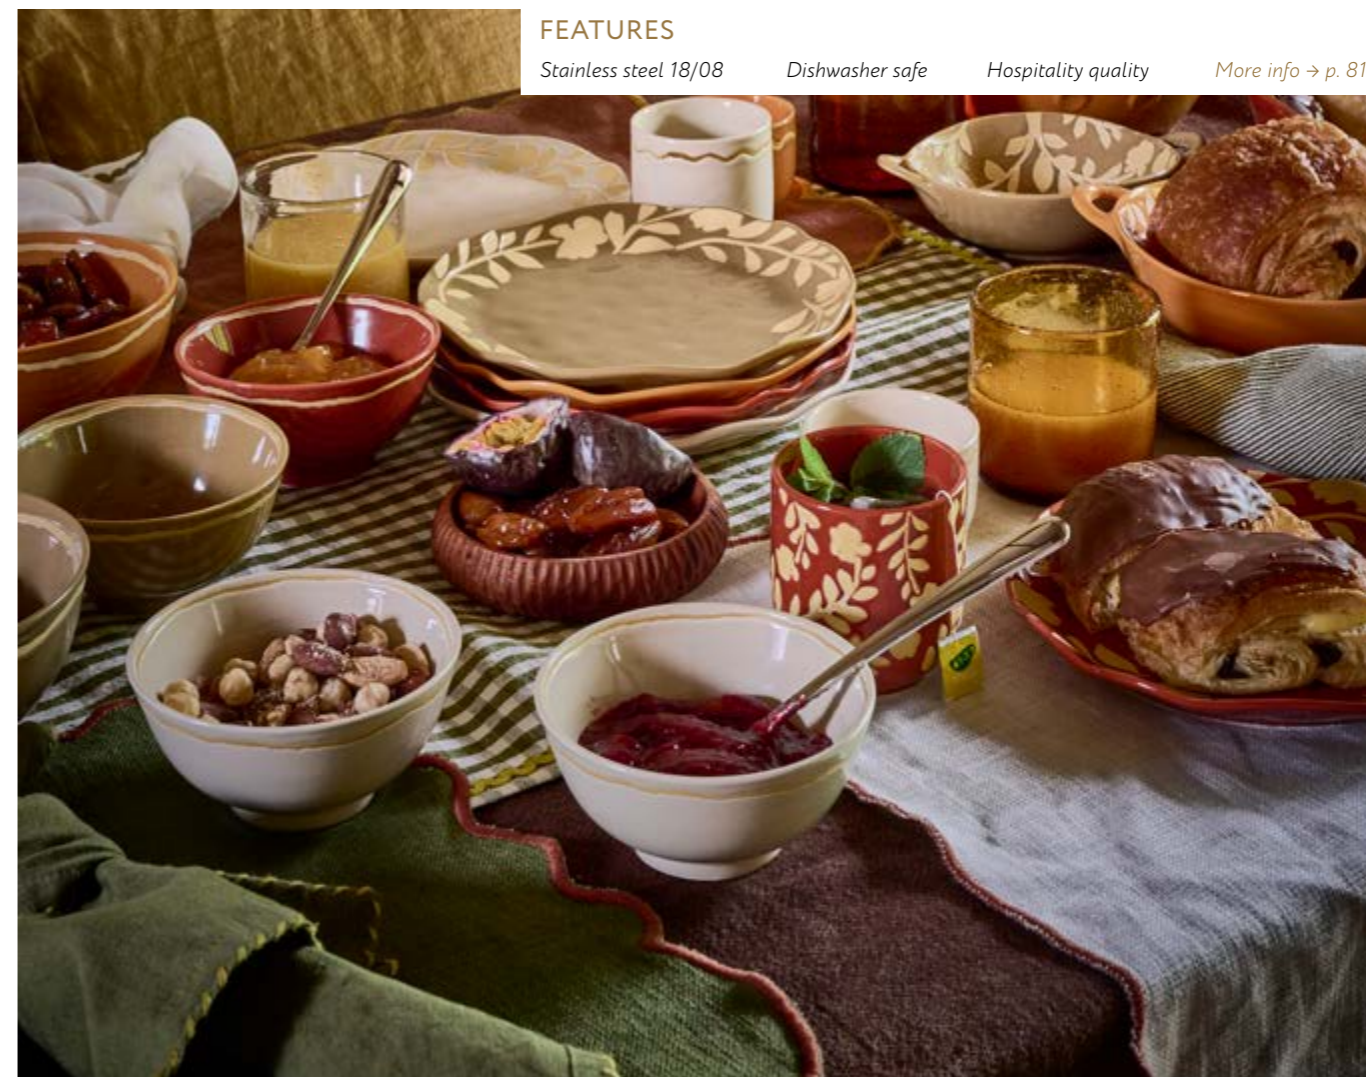

Hospitality quality

More info → p. 81

Rodin

EN Take a seat at granny's table with our Rodin cutlery, a tribute to handed-down traditions and childhood comforts. Inspired by the charming elegance of days gone by, this cutlery brings a touch of nostalgia to your dining experience. The knife, fork and matching spoons are available separately as a set of 6.