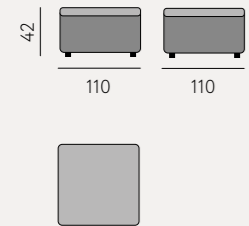

Technical sheet

POUF 95

SINGLE SEAT 95

CORNER 95

CURVY CORNER 95

POUFS 95 OR 110

SINGLE SEAT 95 x 110

CORNER 95 x 110

POUF 110

SINGLE SEAT 110

CORNER 110

Structure

Fully removable cover on a structure made of massive Beech and particle boards recovered with a High Resilient Foam of 30 kg/m³ density. The feet are removable and in massive wood.

Seating

Seating part supported by a double combined system of zigzag springs and pocketed springs placed under a thick layer of High Resilience Foam of 30 kg/m³ density.

Seat-, back and armcushions

All cushions are included with a fully removable cover. The core consists of High Resilient Foams of 16 and 23 kg/m³ density and is covered with a layer of encapsulated feathers..

Modular elements

The junction of the 2 elements is done using the metallic crocodile clips placed under these elements. There are no connecting elements on the pouf.

- A Seat filling - feathers, polyurethane foam T3045, polyurethane foam T2316, HR foam 3536, pocket springs
- B+F Back filling - feathers, polyurethane foam T3030, HR foam 3536
- C Frame springs
- D Frame material - solid beech wood
- E Back material - wood based elements (chipboard, fireboard) of frame
- B+F Upholstery - fabric
- G Legs - wood, height 5cm