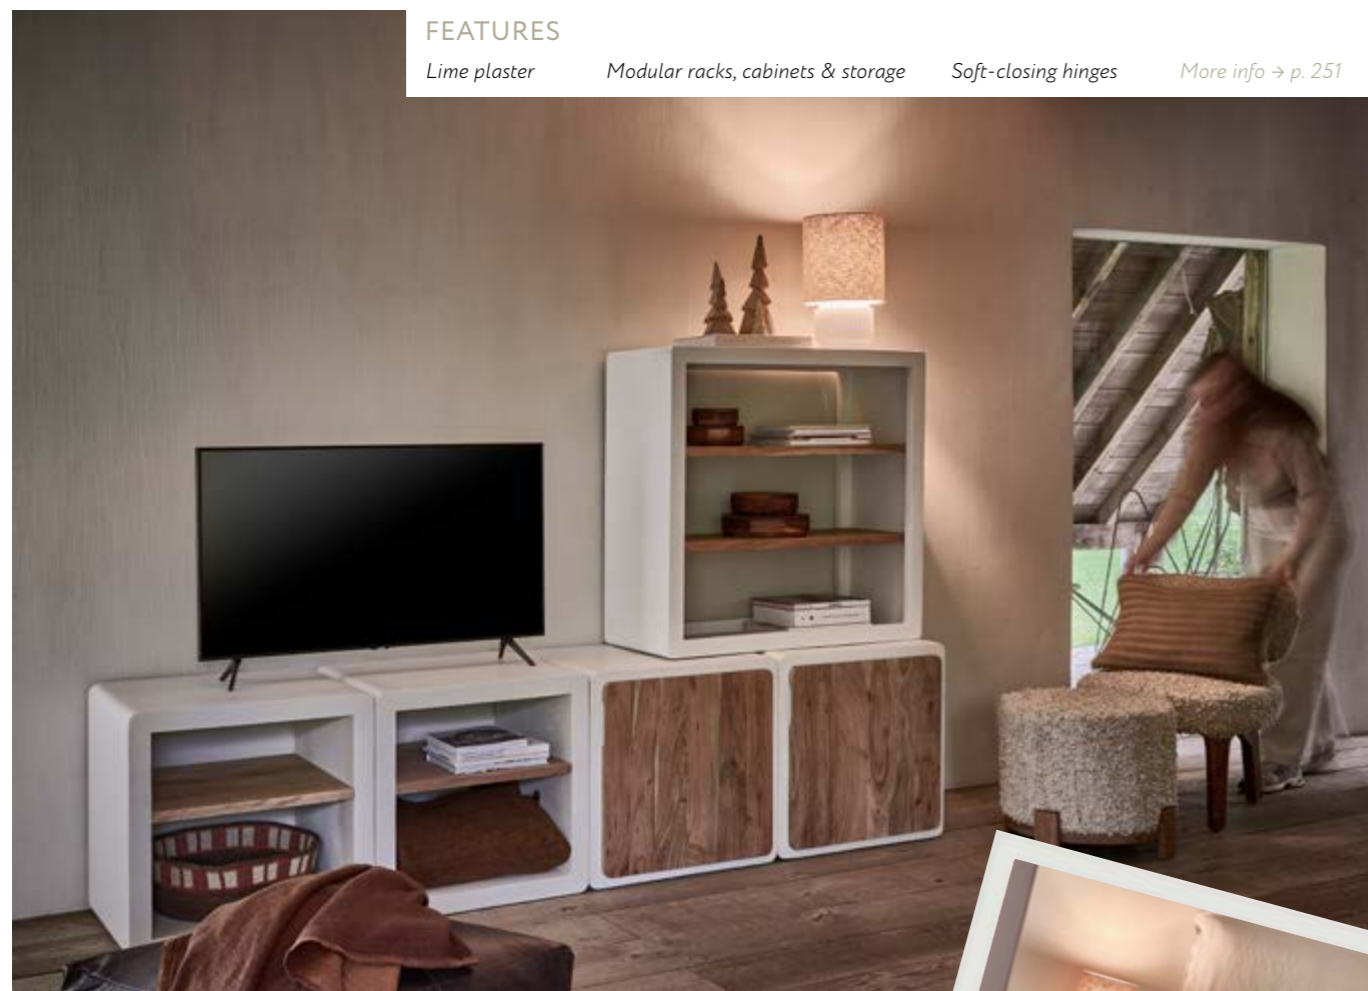

FEATURES

Lime plaster

Modular racks, cabinets & storage

Soft-closing hinges

More info → p. 251