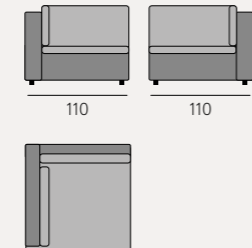

Technical sheet

POUF 95

SINGLE SEAT 95

CORNER 95

CURVY CORNER 95

POUFS 95 OR 110

SINGLE SEAT 95 x 110

CORNER 95 x 110

POUF 110

SINGLE SEAT 110

CORNER 110

▲ Sofa Lulu Fabric Curry

Structure

Fully removable cover on a structure made of massive Beech and particle boards recovered with a High Resilient Foam of 30 kg/m³ density. The feet are removable and in massive wood.

Seating

Seating part supported by a double combined system of zigzag springs and pocketed springs placed under a thick layer of High Resilience Foam of 30 kg/m³ density.

Seat-, back and armcushions

All cushions are included with a fully removable cover. The core consists of High Resilient Foams of 16 and 23 kg/m³ density and is covered with a layer of encapsulated feathers..

Modular elements

The junction of the 2 elements is done using the metallic crocodile clips placed under these elements. There are no connecting elements on the pouf.

- A Seat filling - feathers, polyurethane foam T3045, polyurethane foam T2316, HR foam 3536, pocket springs
- B+F Back filling - feathers, polyurethane foam T3030, HR foam 3536
- C Frame springs
- D Frame material - solid beech wood
- E Back material - wood based elements (chipboard, fireboard) of frame
- B+F Upholstery - fabric
- G Legs - wood, height 5cm