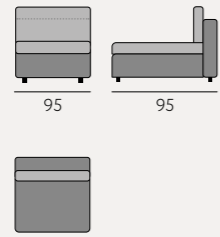

SINGLE SEAT 95