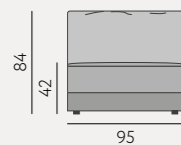

▲ Sofa Enjoy Me 19 | Pouf Vamos 12

Technical sheet

SINGLE SEAT

DOUBLE SEAT

CORNER

LONGCHAIR

POUF (70 cm)

POUF (95 cm)