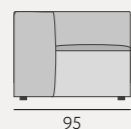

CORNER (right)