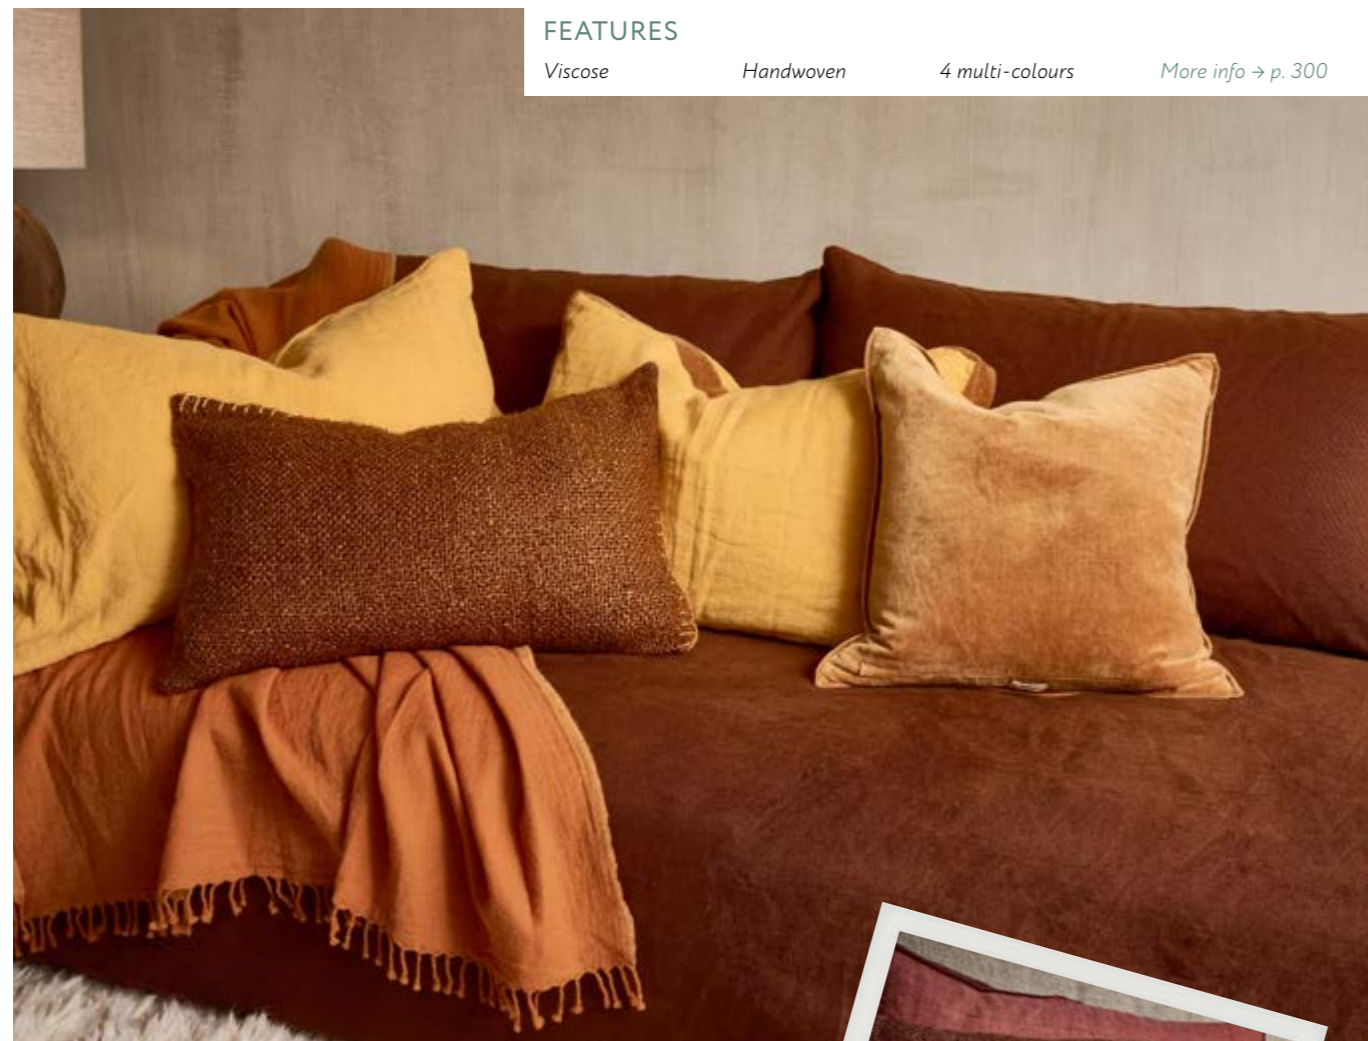

FEATURES

Viscose

Handwoven

4 multi-colours

More info → p. 300