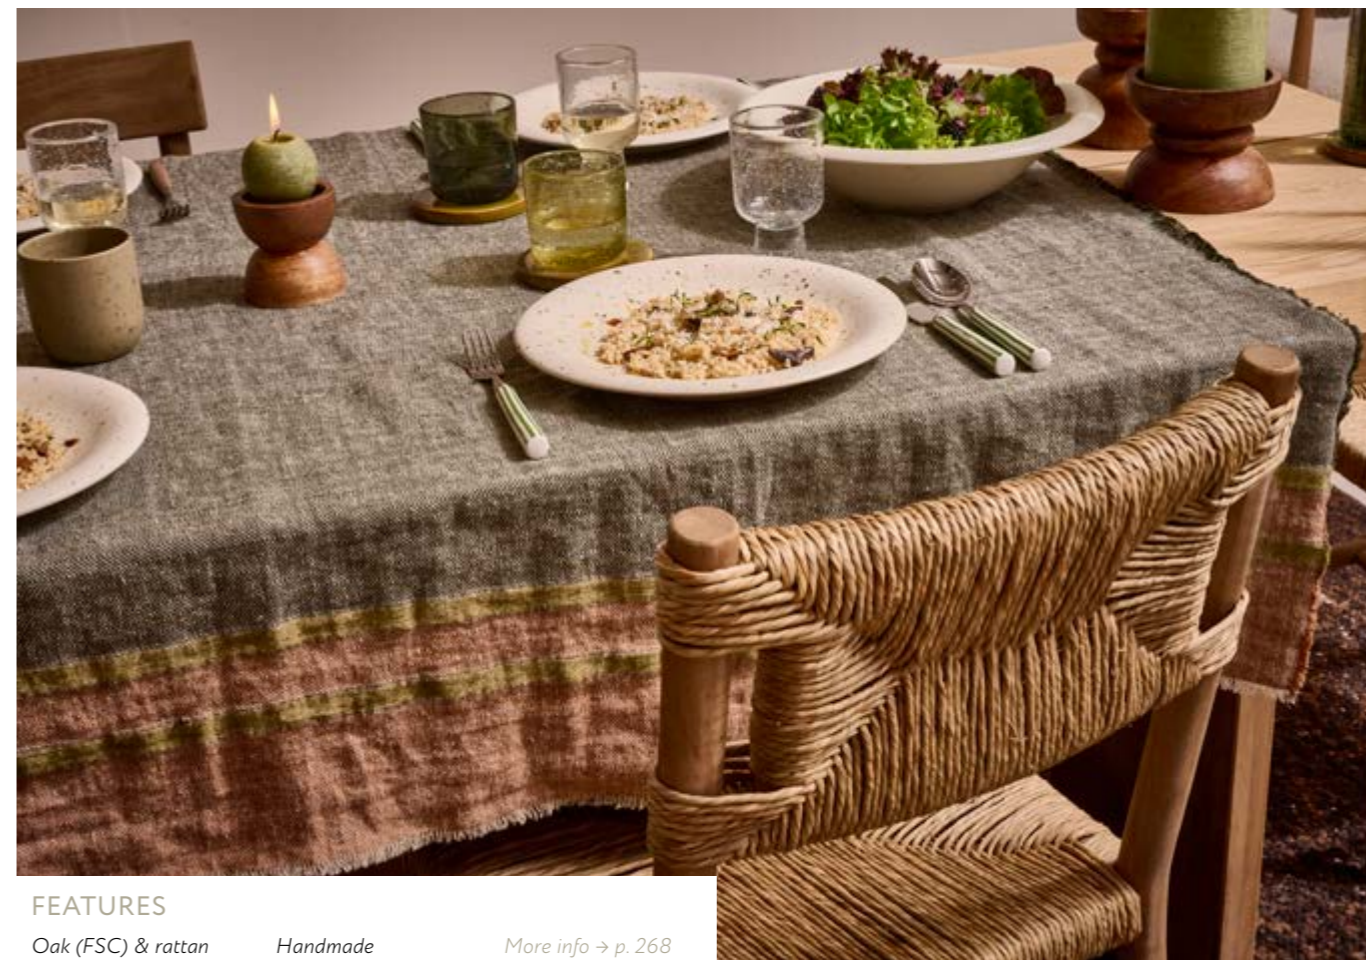

FEATURES

Oak (FSC) & rattan

Handmade

More info → p. 268