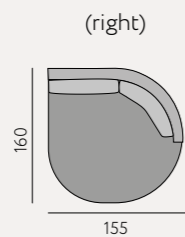

POUF (70 cm)

POUF (95 cm)

ARMREST

DROP

▲ Fabric Nebbia 10

YOU CAN CHOOSE BETWEEN THE LEFT OR RIGHT SIDE OF THE ARMREST

- A Seat filling - polyurethane foam T3030, cold foam, boxspring, feathers mixed with silicone balls and foam sticks
- B Back filling - silicone balls lux mixed with foam sticks
- C Frame springs
- D Frame material - solid beech wood
- E Back material - wood based elements (chipboard, fireboard) of frame
- F Upholstery - fabric
- G Legs - wood, height 2,5cm