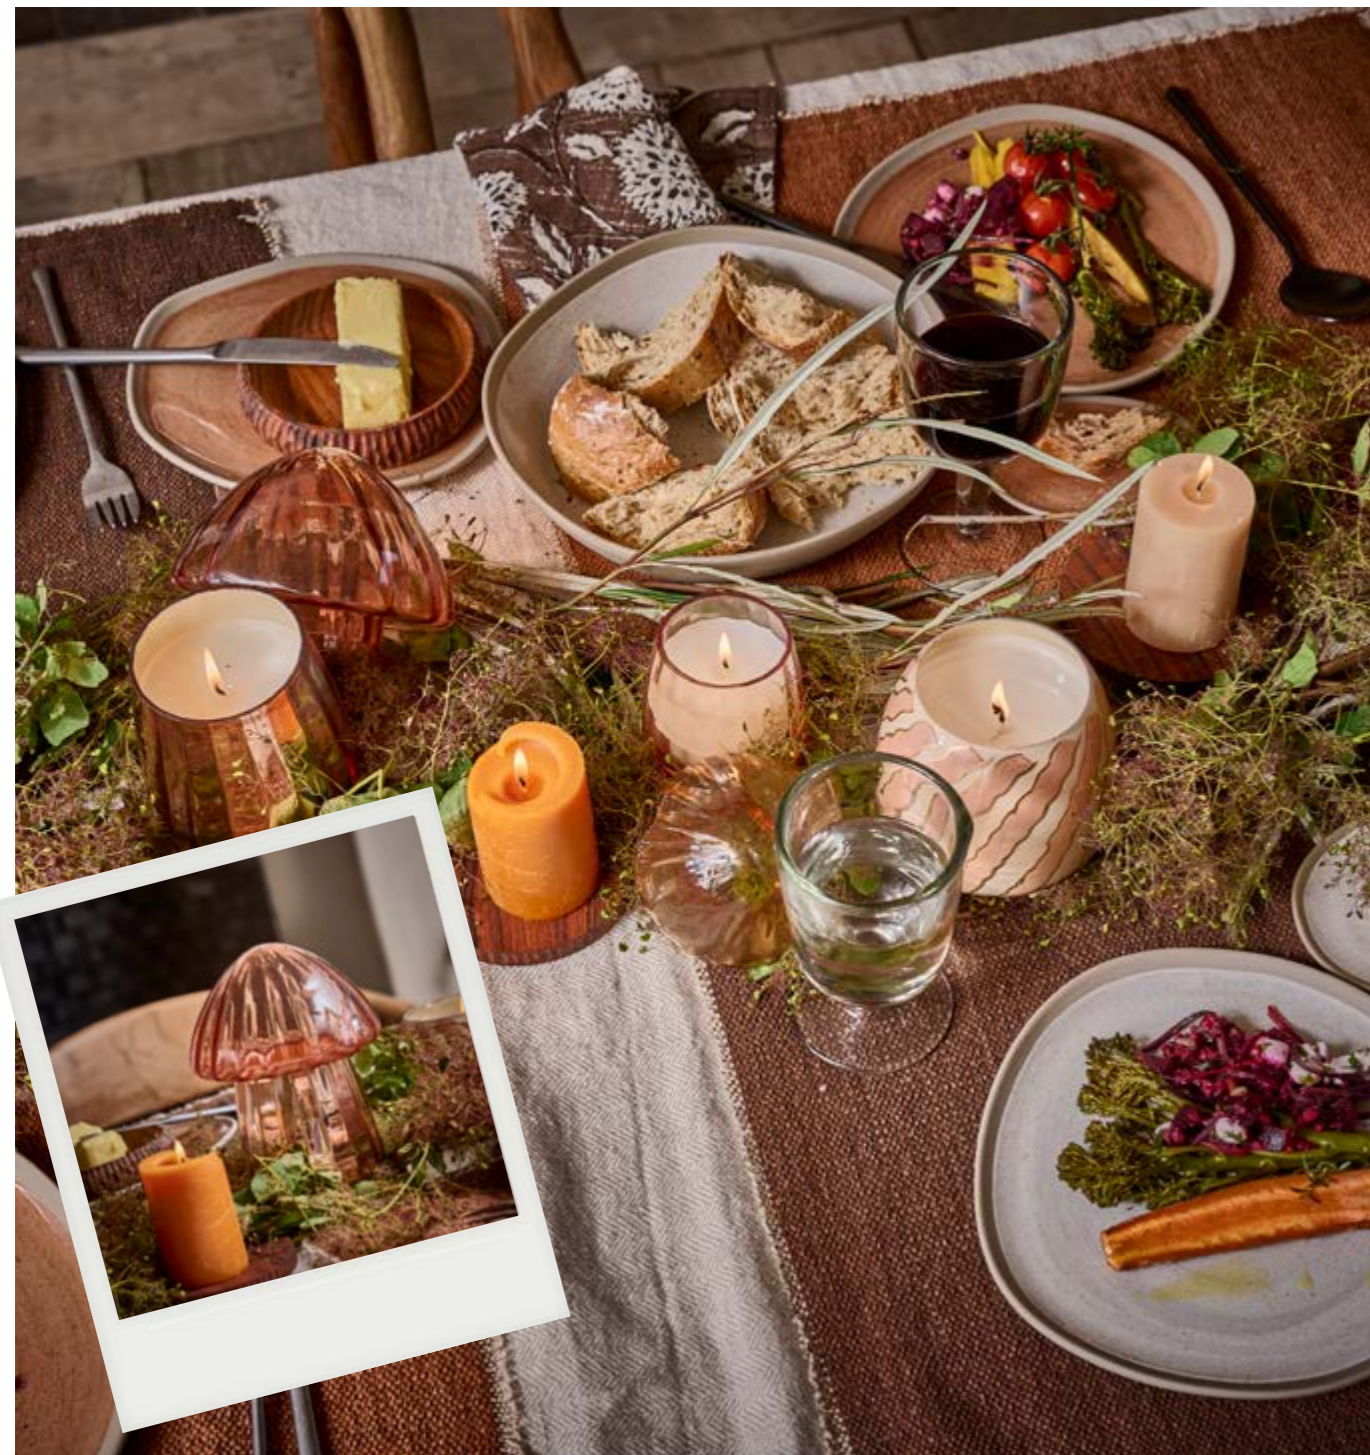

ALABASTER • FIRENZE • RONDA • SAUVAGE

ALABASTER
scented candle 1 wick - "black
oudh" fragrance - paraffin wax
DIA 6 x H 6 cm
39696-WHI-05

ALABASTER
scented candle 1 wick - "black
oudh" fragrance - paraffin wax
DIA 9 x H 10 cm
39696-WHI-10