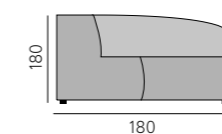

Handwritten signature

POUF