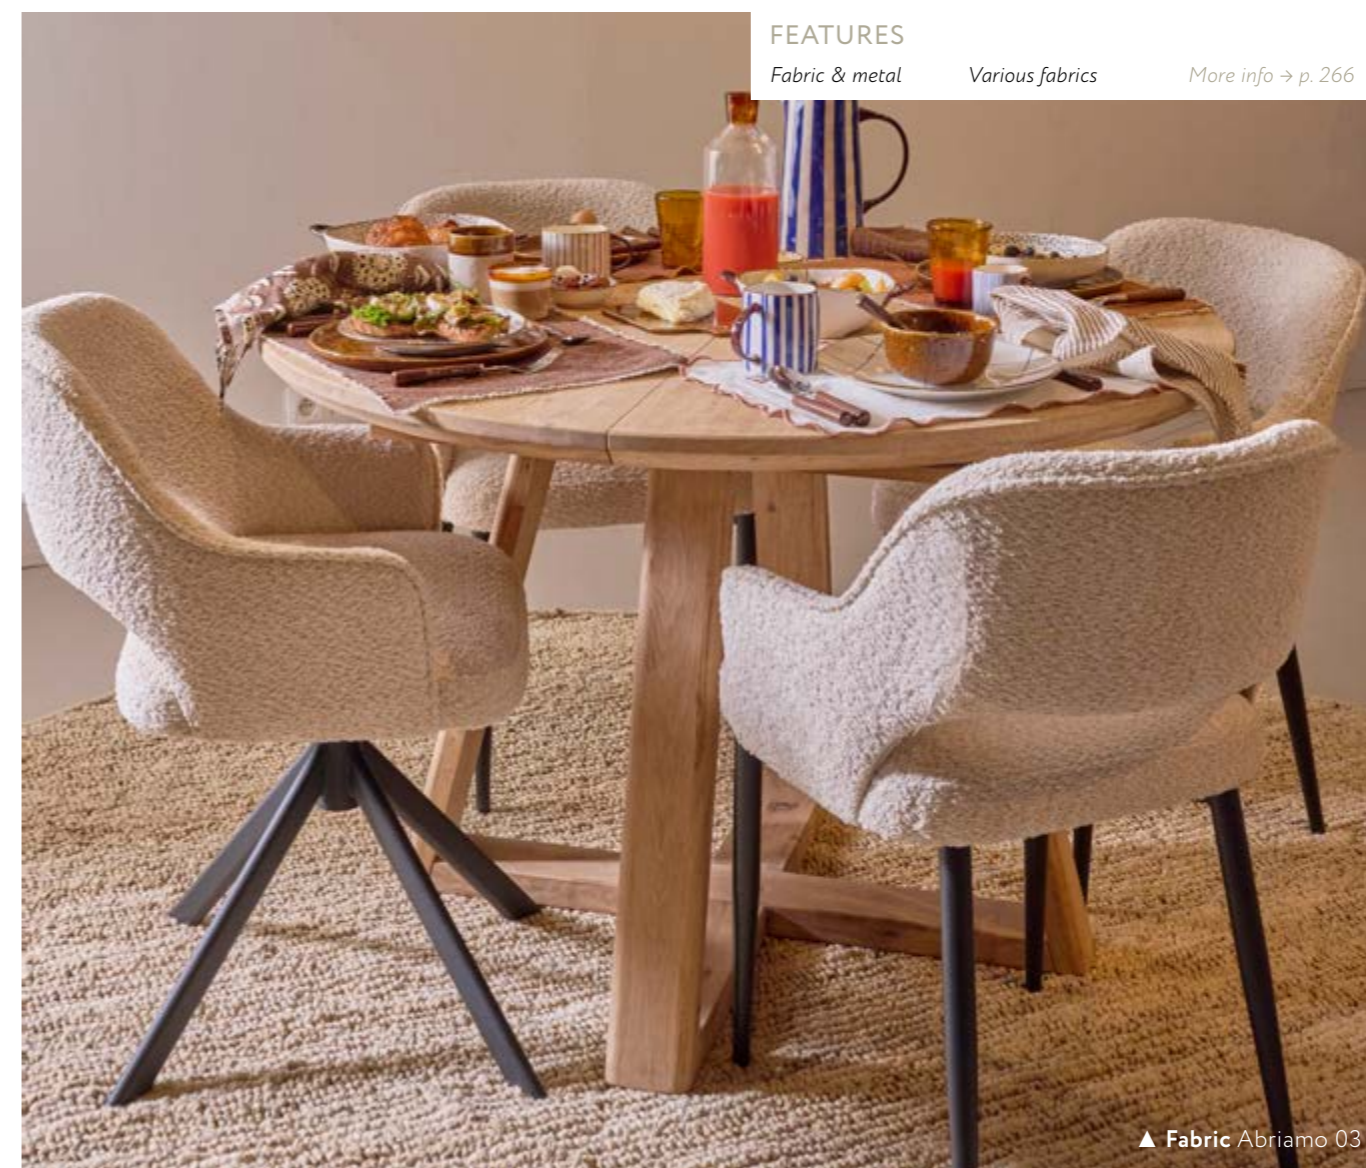

Various fabrics

More info → p. 266

Korfu

EN The Korfu chair is the perfect balance between solidity and comfort. Mounted on four black metal compass legs, this attractive dining chair has an ultra-soft seat and backrest to prolong moments of conviviality around the table. With its rounded shape, its backrest acts as a cocoon, gently holding your back.