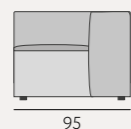

CORNER (left)