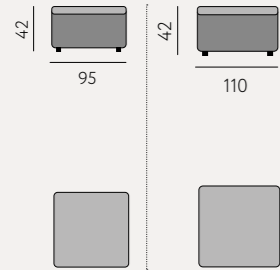

CURVY CORNER 95

POUFS 95 OR 110