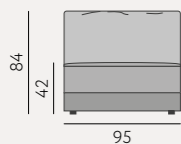

Technical sheet

SINGLE SEAT