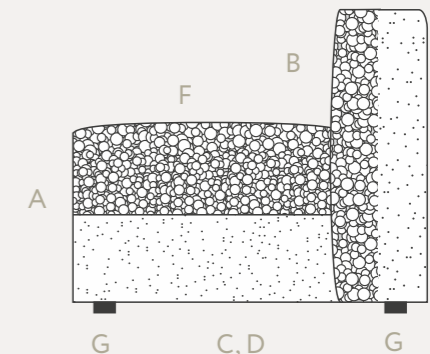

- A Seat filling - polyurethane foam T3030, cold foam, boxspring, feathers mixed with silicone balls mixed with foam sticks
- B Back filling - silicone balls lux mixed with foam sticks
- C Frame springs
- D Frame material - solid beech wood
- E Back material - wood based elements (chipboard, fireboard) of frame
- F Upholstery - fabric
- G Legs - wood, height 2,5cm