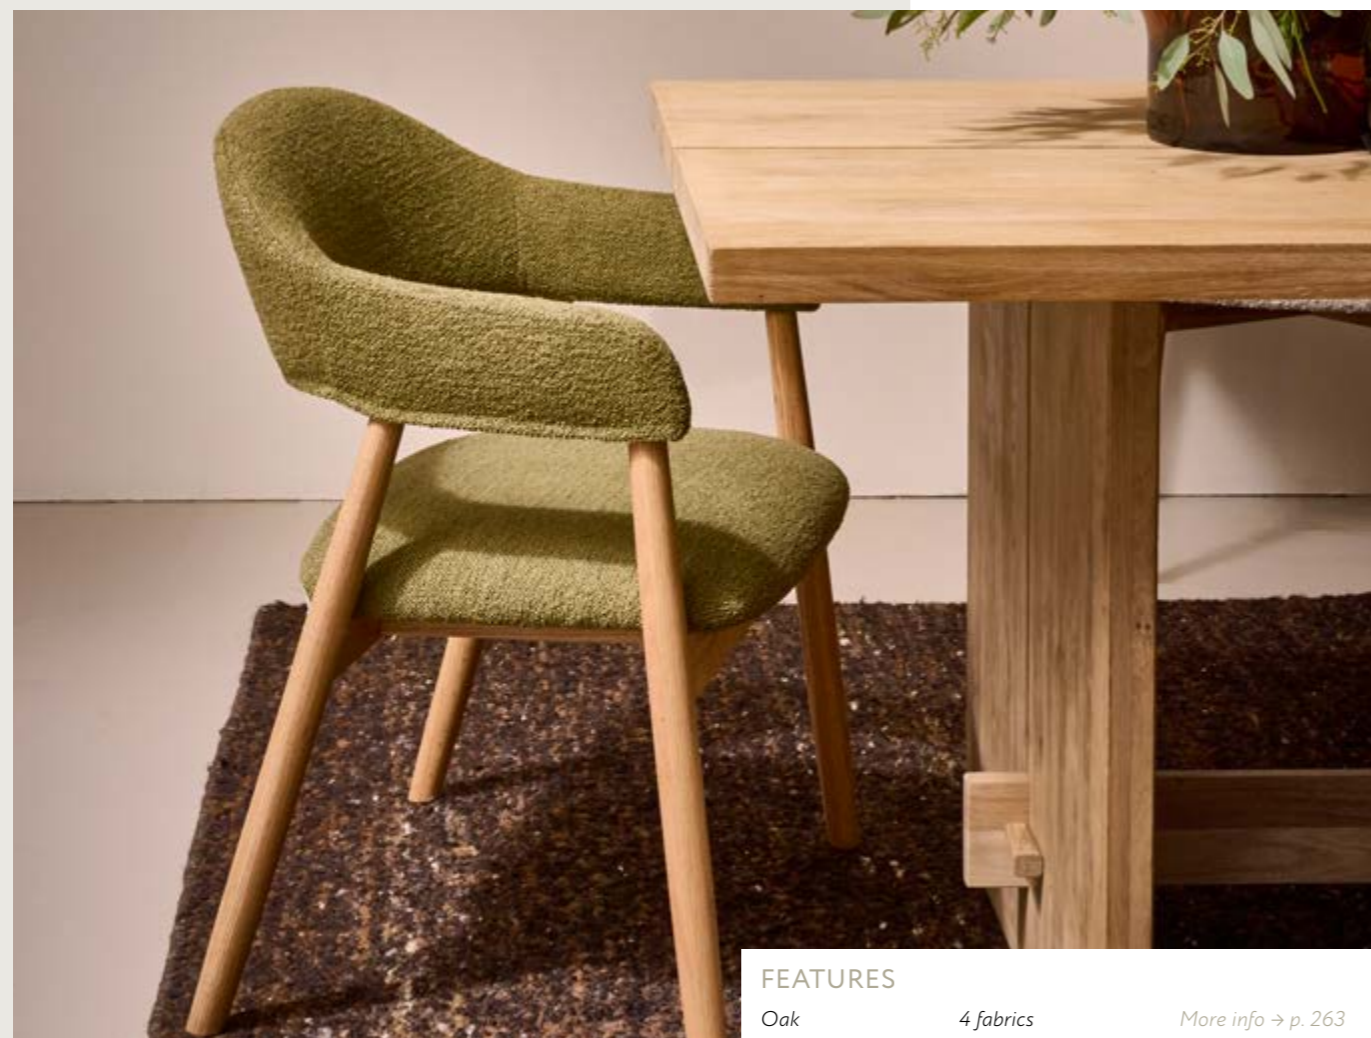

FR Découvrez Amande, une chaise de salle à manger élégante et robuste. Grâce à son bois de chêne solide et à son dossier et ses accoudoirs arrondis recouverts de tissu, Amande offre à la fois stabilité et look moderne. La chaise est recouverte d'un tissu extrêmement doux et est disponible en quatre couleurs : blanc cassé, beige, vert et rouille. Malgré sa construction solide, Amande est étonnamment légère, ce qui la rend facile à déplacer. Le confort de cette chaise la rend idéale pour des plaisirs de table sans fin.

NL Maak kennis met Amande, een modieuze en stevige eetkamerstoel. Dankzij het stevig eikenhout en de met stof beklede afgeronde rug- en armleuning, biedt Amande zowel stabiliteit als een moderne uitstraling. De stoel is bekleed met een uiterst zachte stof en is verkrijgbaar in vier kleuren: off-white, beige, groen en roest. Ondanks zijn robuuste constructie is Amande verrassend licht, waardoor hij gemakkelijk te verplaatsen is. Het comfort van deze stoel maakt hem ideaal voor ellenlang tafelplezier.

FEATURES

Oak

4 fabrics

More info → p. 263