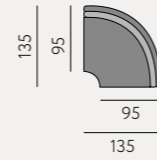

CURVY CORNER 95