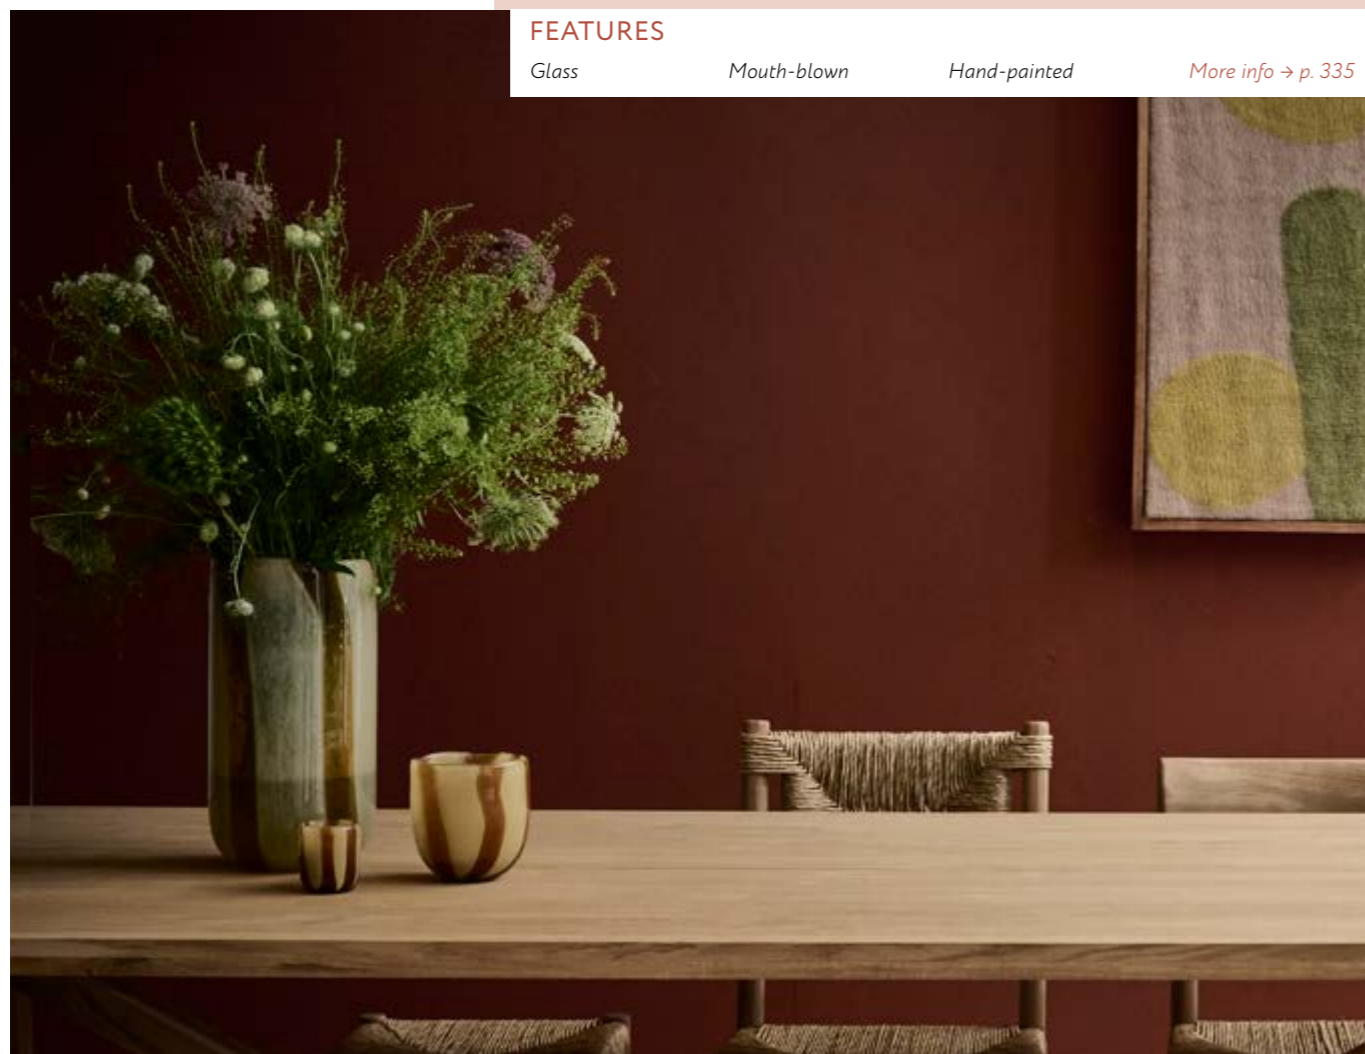

FEATURES

Glass Mouth-blown Hand-painted [More info → p. 335](#)

Cannes

EN To bring a touch of joy and originality to your home, let yourself be charmed by our collection of Cannes hurricanes/vases and their sweet candy look. Elegant and playful, this collection is made up of more than 40 models in various colours and sizes that can be used as vases or hurricanes to create a delightful atmosphere. Our Cannes vases are handmade and mouth-blown. As a result, each model is unique in terms of colour and pattern.

FR Pour apporter une touche de joie et d'originalité dans votre intérieur, laissez-vous charmer par notre collection de photophores/vases Cannes aux allures de bonbons gourmands. Élégante et régressive, cette collection se compose de plus que 40 modèles de couleurs et tailles variées qui peuvent être utilisés comme vases ou comme photophores afin de créer une ambiance agréable. Nos vases Cannes sont réalisés à la main et soufflés à la bouche. Chaque modèle présente donc des variations de couleurs et de motifs absolument uniques.

NL Vreugde en originaliteit in huis brengen, dat doe je dankzij de charmes van onze Cannes collectie van theelichthouders en vazen met hun look van zoete snoepjes. Deze elegante en speelse collectie bestaat uit meer dan 40 modellen in verschillende kleuren en maten die gebruikt kunnen worden als vaas of als theelichthouder om een heerlijke sfeer te creëren. Onze Cannes vazen worden met de hand gemaakt en met de mond geblazen. Daardoor is elk stuk uniek qua kleur en patroon.